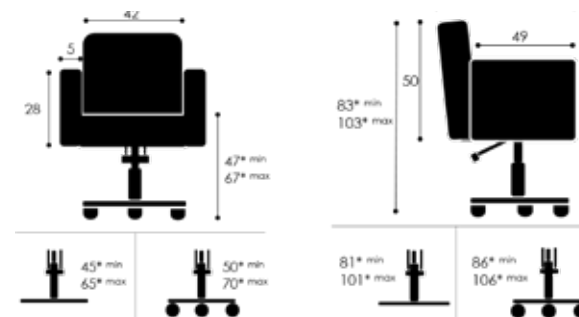

Mr. Mo

✓ Artificial leather | Kunstleder | Cuir artificiel:

Welonda Fabrics: 130

✓ Choice of bases | Untergestellen | Pieds: 132

✓ Hydraulic pump | Hydraulische Pumpe | Pompe hydrolique

Options:

✓ Backrest cover plastic/artificial leather | Schützhülle aus Plastik/Kunstleder | Housse protection plastic/cuir artificiel

✓ Headrest lock and headrest | Kophalterschloss und Kopfhalter | (support d') Appui-tête