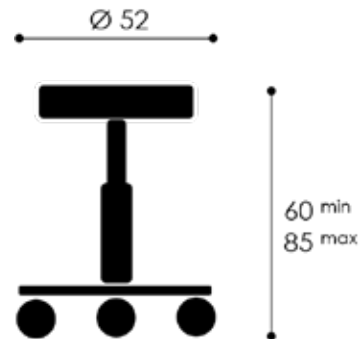

Saddle bike

- ✓ Base | Untergestell | Pied: Aluminium
- ✓ Artificial leather | Kunstleder | Cuir artificiel:
- Welonda Fabrics: 130
- ✓ Gas spring | Gasfeder | Verin à gaz

Options:

- ✓ Castors | Rollen | Roulettes: