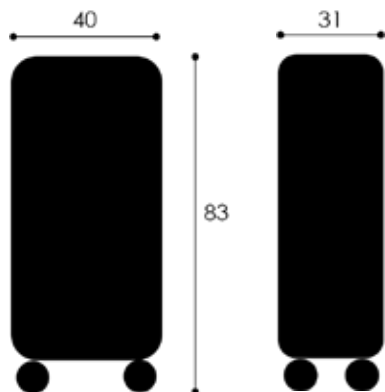

Website

Cadillac

- ✓ Frame: Stainless Steel | Edelstahl | Acier inoxydable
- ✓ 5 plastic trays | 5 Kunststofffächern | 5 plateaux de rangement
- ✓ Dryer holder | Fönhalter | Support de sèche- cheveux

Options:

- ✓ Lockable door | Abschiessbare Tür | Porte verrouillable