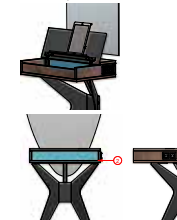

✓ Choice of mirrors | Spiegelauswahl | Choix de miroirs:

✓ Worktop | Ablage | Comptoir de rangement: Welonda Laminates: 131

Options:

✓ Worktop | Ablage | Comptoir de rangement:

✓ Double socket | Doppelsteckdose | Double prise