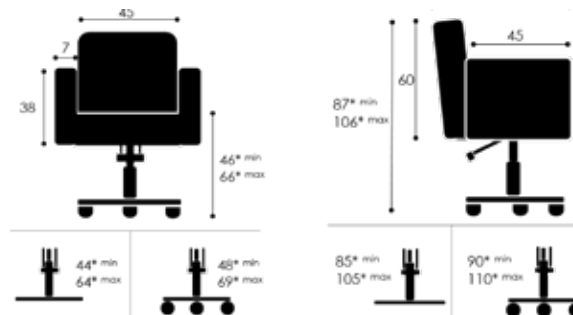

Options:

✓ Backrest cover plastic/artificial leather | Schützhülle aus

Plastik/Kunstleder | Housse protection plastic/cuir artificiel

✓ Headrest lock and headrest | Kopfhalterschloss und

Kopfhalter | (support d') Appui-tête

✓ Seat cushion (8 cm) | Sitzkissen (8 cm) | Coussin de siège (8 cm)