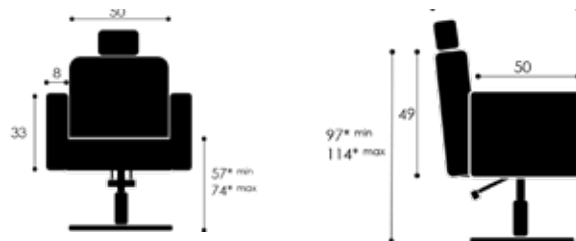

Falcon Barber

✓ Artificial leather | Kunstleder | Cuir artificiel:

Welonda Fabrics: 130

✓ Hydraulic pump | Hydraulische Pumpe | Pompe hydrolique

✓ Headrest included | Inklusiv Kopfhalter | Appui- tête inclus

✓ 2 Choice of bases | 2 Untergestellen | 2 Pieds