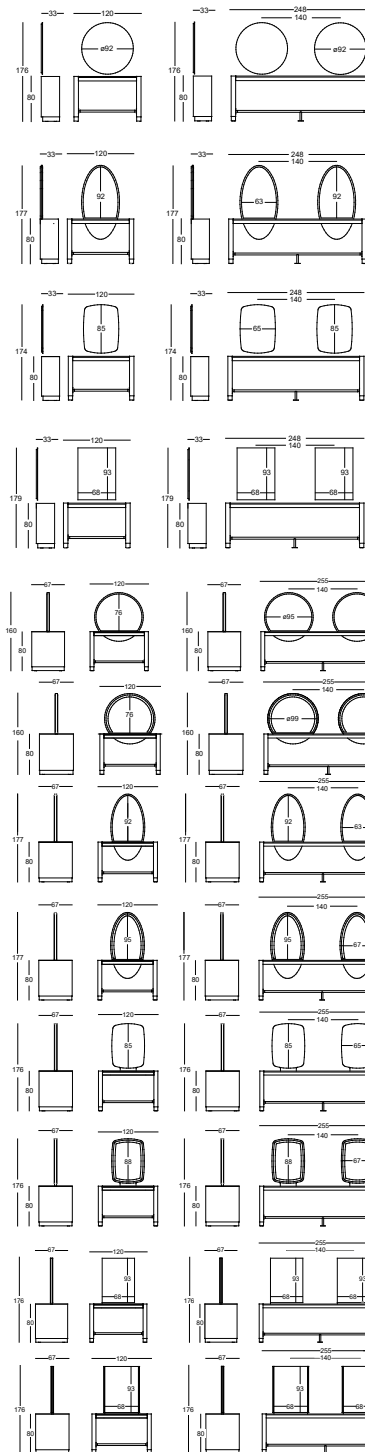

Website

Website

Perfect Style Wood Wall & Free

✓ Melamine chipboard and HPL | Melamierte Spanplatte und HPL | Particules mélaminés et HPL

✓ Mirrorframe melaminated chipboard | Spiegelplatte melamierte Spanplatte | Panneau de miroir particules mélaminés

✓ Choice of mirrors | Auswahl der Spiegel | Choix de miroirs:

Welonda Laminates: 131

✓ Worktop | Ablage | Comptoir: Welonda Laminates: 131

✓ With integrated footrest of stainless steel | Mit integrierter Fußstütze aus Edelstahl | Avec repos pieds intégré d'acier inoxydable

✓ Available as freestanding model | Erhältlich als freistehender Platz | Disponible comme modèle autonome pour: 2 + 4 persons | 2 + 4 Personen | 2 + 4 Personnes

✓ Available as wall mounted model | Erhältlich als Wandmodell | Disponible comme modèle murale pour: 1 + 2 persons | 1+2 Personen | 1 + 2 Personnes

Options:

✓ Dryer holder in matching color | Föhnhalter in gleichen Farbe | Support sèche-cheveux de la même couleur

✓ Double socket | Doppelsteckdose | Double prise

✓ LED Lighting | LED Beleuchtung | Éclairage LED

Website

Retro '65 Wall

✓ Frame | Gestell | Chassis: Powdercoated metal | Metall pulverbeschichtet | Métal revêtu de poudre:

✓ Choice of mirrors | Spiegelauswahl | Choix de miroirs:

✓ Worktop | Ablage | Comptoir de rangement: Welonda Laminates: 131

Options:

✓ Worktop | Ablage | Comptoir de rangement:

✓ Double socket | Doppelsteckdose | Double prise