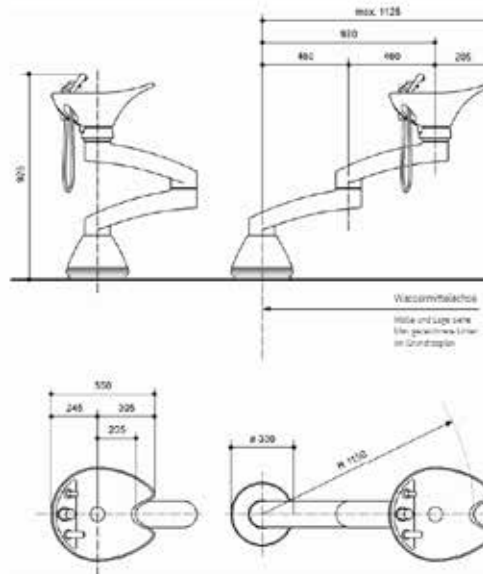

Move

✓ Frame | Gestell | Chassis: Aluminium

✓ Washbasin | Waschbecken | Basin: ☐ ☒

Options: