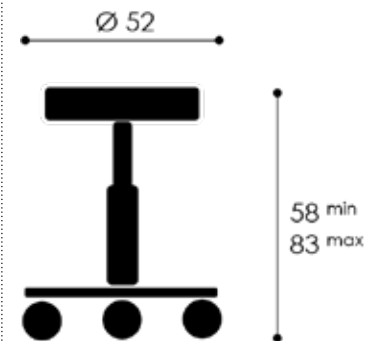

Rodeo

- ✓ Base | Untergestell | Pied: Aluminium
- ✓ Artificial leather | Kunstleder | Cuir artificiel:
  Welonda Fabrics: 130
- ✓ Gas spring | Gasfeder | Verin à gaz
- ✓ Castors | Rollen | Roulettes: