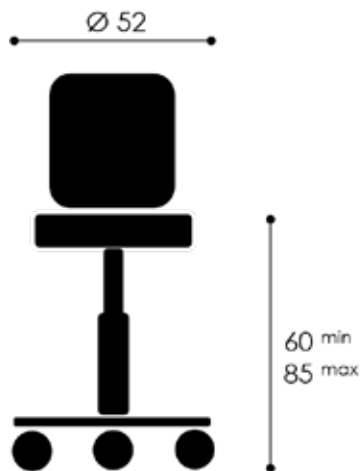

Options:

- ✓ Castors | Rollen | Roulettes:

Website

Reception Chair 7214

- ✓ Base | Untergestell | Pied: Aluminium
- ✓ Artificial leather | Kunstleder | Cuir artificiel:
Welonda Fabrics: 130
- ✓ Gas spring | Gasfeder | Verin à gaz
- ✓ Castors | Rollen | Roulettes: