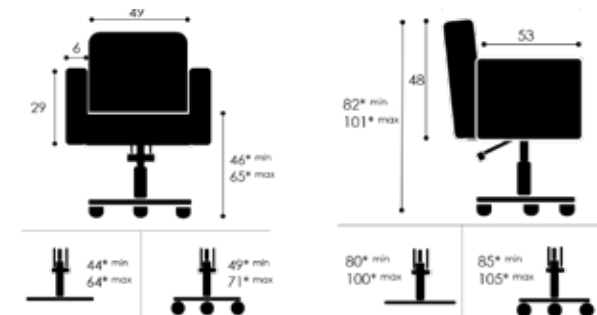

Options:

✓ Backrest cover plastic/artificial leather | Schützhülle aus

Plastik/Kunstleder | Housse protection plastic/cuir artificiel

✓ Headrest lock and headrest | Kopfhalterschloss und

Kopfhalter | (support d') Appui-tête