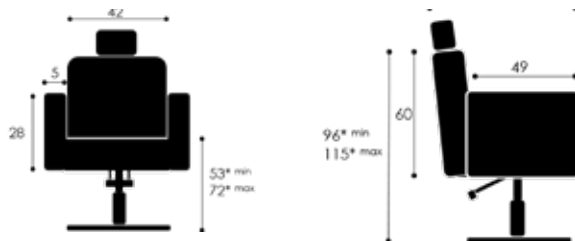

✓ 2 Choice of bases | 2 Untergestellen | 2 Pieds

Falcon Barber

✓ Artificial leather | Kunstleder | Cuir artificiel:

Welonda Fabrics: 130

✓ Hydraulic pump | Hydraulische Pumpe | Pompe hydrolique

✓ Headrest included | Inklusiv Kopfhalter | Appui- tête inclus