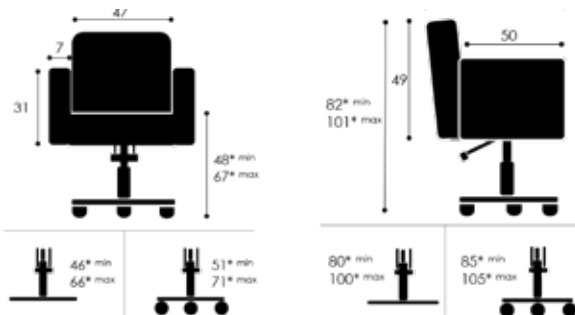

Website

Straight

✓ Artificial leather | Kunstleder | Cuir artificiel:

Welonda Fabrics: 130

✓ Choice of bases | Untergestellen | Pieds: 132

✓ Hydraulic pump | Hydraulische Pumpe | Pompe hydrolique

Options:

✓ Backrest cover plastic/artificial leather | Schützhülle aus

Plastik/Kunstleder | Housse protection plastic/cuir artificiel

✓ Headrest lock and headrest | Kopfhalterschloss und

Kopfhalter | (support d') Appui-tête