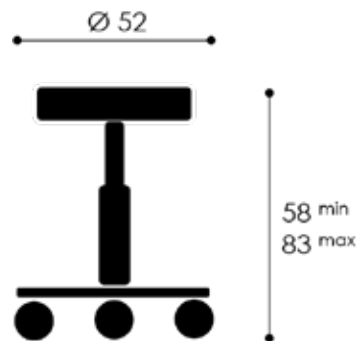

Website

Lady Jockey

- ✓ Base | Untergestell | Pied: Aluminium
- ✓ Artificial leather | Kunstleder | Cuir artificiel:
Welonda Fabrics: 130
- ✓ Gas spring | Gasfeder | Verin à gaz

Options:

- ✓ Castors | Rollen | Roulettes: