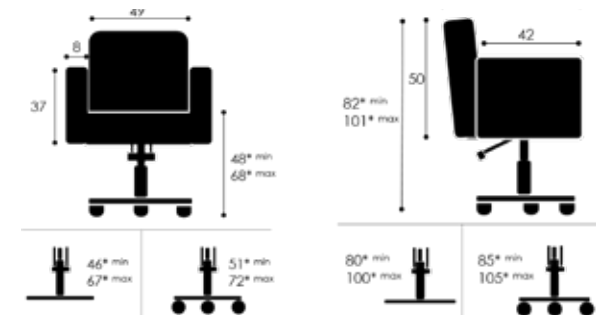

Options:

- ✓ Backrest cover plastic/artificial leather | Schützhülle aus Plastik/Kunstleder | Housse protection plastic/cuir artificiel
- ✓ Headrest lock and headrest | Kopfhalterschloss und Kopfhalter | (support d') Appui-tête